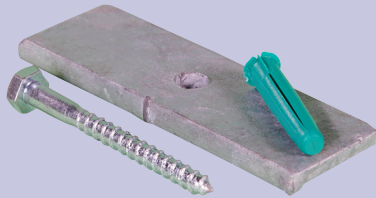

Duramat 2010 120cm x 180cm (3'11" x 6') approx

THICKNESS 30mm

Link Mat 4 sided 117cm x 180cm (3'10" x 6') approx

Link Mat 2 sided 117cm x 180cm (3'10" x 6') approx

Jumbo Mat 114cm x 180cm (3'9" x 6') approx

IMPORTANT

Durapak Agri supply a large range of mat sizes and thicknesses to suit your particular needs. Mats can be cut to suit size of cubicle. Mat fixings also supplied.

Durapak Agri Portfolio

- Megawrap®
- Durapak Hi Tac®
- Baler Netwrap
- Duranets
- Tickitape
- Patches
- Silage Covers
- Silo Bags
- Silo Nets
- Biocell Lac
- Biocell Farm Mix
- Durasile Grass Silage Additive
- Elephant Baler Twine
- Magnapak Protected Fat
- Cubicle Mats
- Slatted Rubber Mats
- Continuous Rubber
- Calf Slats
- Silclear Dairy Tubing

E: info@durapakagri.ie W: www.durapakagri.ie

**The large range of Durapak Mats
ready in our custom built warehouse**

WHY DURAPAK CUBICLE MATS?

Durapak Cubicle Mats are made from Ethyl-Vinyl-Acetate (EVA) which is a non-porous polymer providing a soft, warm, comfortable cubicle mat for all livestock including cows, weanings, pigs and horses. Non-branded EVA mats are also available.