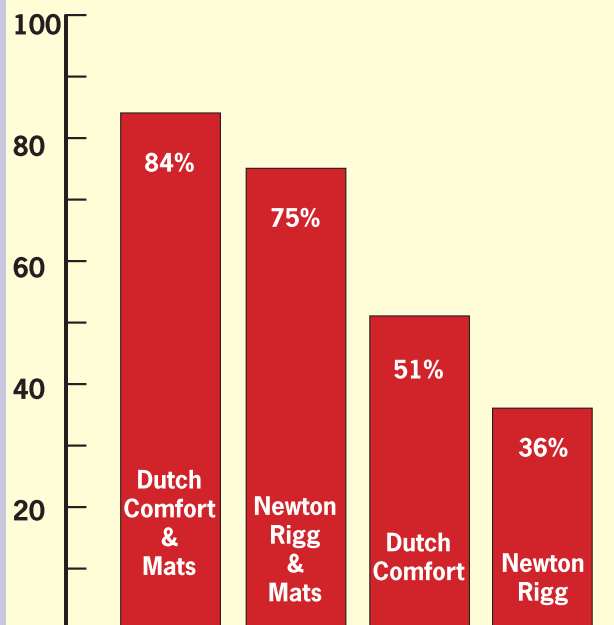

E: info@durapakagri.ie W: www.durapakagri.ie

**The large range of Durapak Mats
ready in our custom built warehouse**

WHY DURAPAK CUBICLE MATS?

Durapak Cubicle Mats are made from Ethyl-Vinyl-Acetate (EVA) which is a non-porous polymer providing a soft, warm, comfortable cubicle mat for all livestock including cows, weanings, pigs and horses. Non-branded EVA mats are also available.

All animals spend more time lying in cubicles with Durapak Mats than in cubicles without mats. Independent researchers working with cows have discovered that cows spent more time in cubicles which contained mats. It was also found that cubicles with mats were re-occupied very quickly after a cow had left. This meant that a cubicle with mats was used over four times each night compared to twice for the cubicles without mats.

Occupancy Rates Lying and Standing

MAIN FEATURES

- EVA TYPE MATS
- TWO SIDED PATTERN
- NON ABSORBENT
- RANGE OF SIZES & THICKNESSES
- NON SLIP
- NO FILLERS

Milking Parlour Mats also available

MAIN BENEFITS